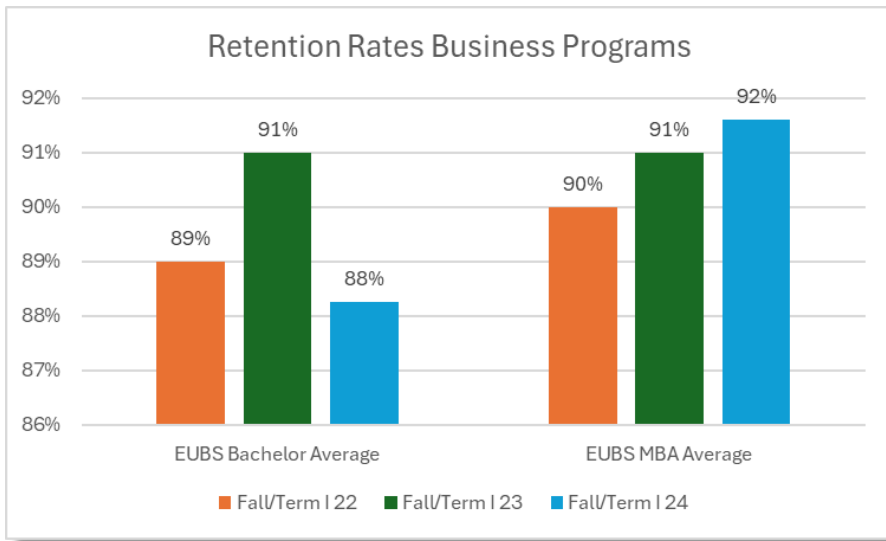

STUDENT ACHIEVEMENT DATA 2024

ACBSP Accreditation Data

1. Retention

NB: Barcelona, Geneva and Digital Campuses. Munich campus does not deliver programs accredited by ACBSP.